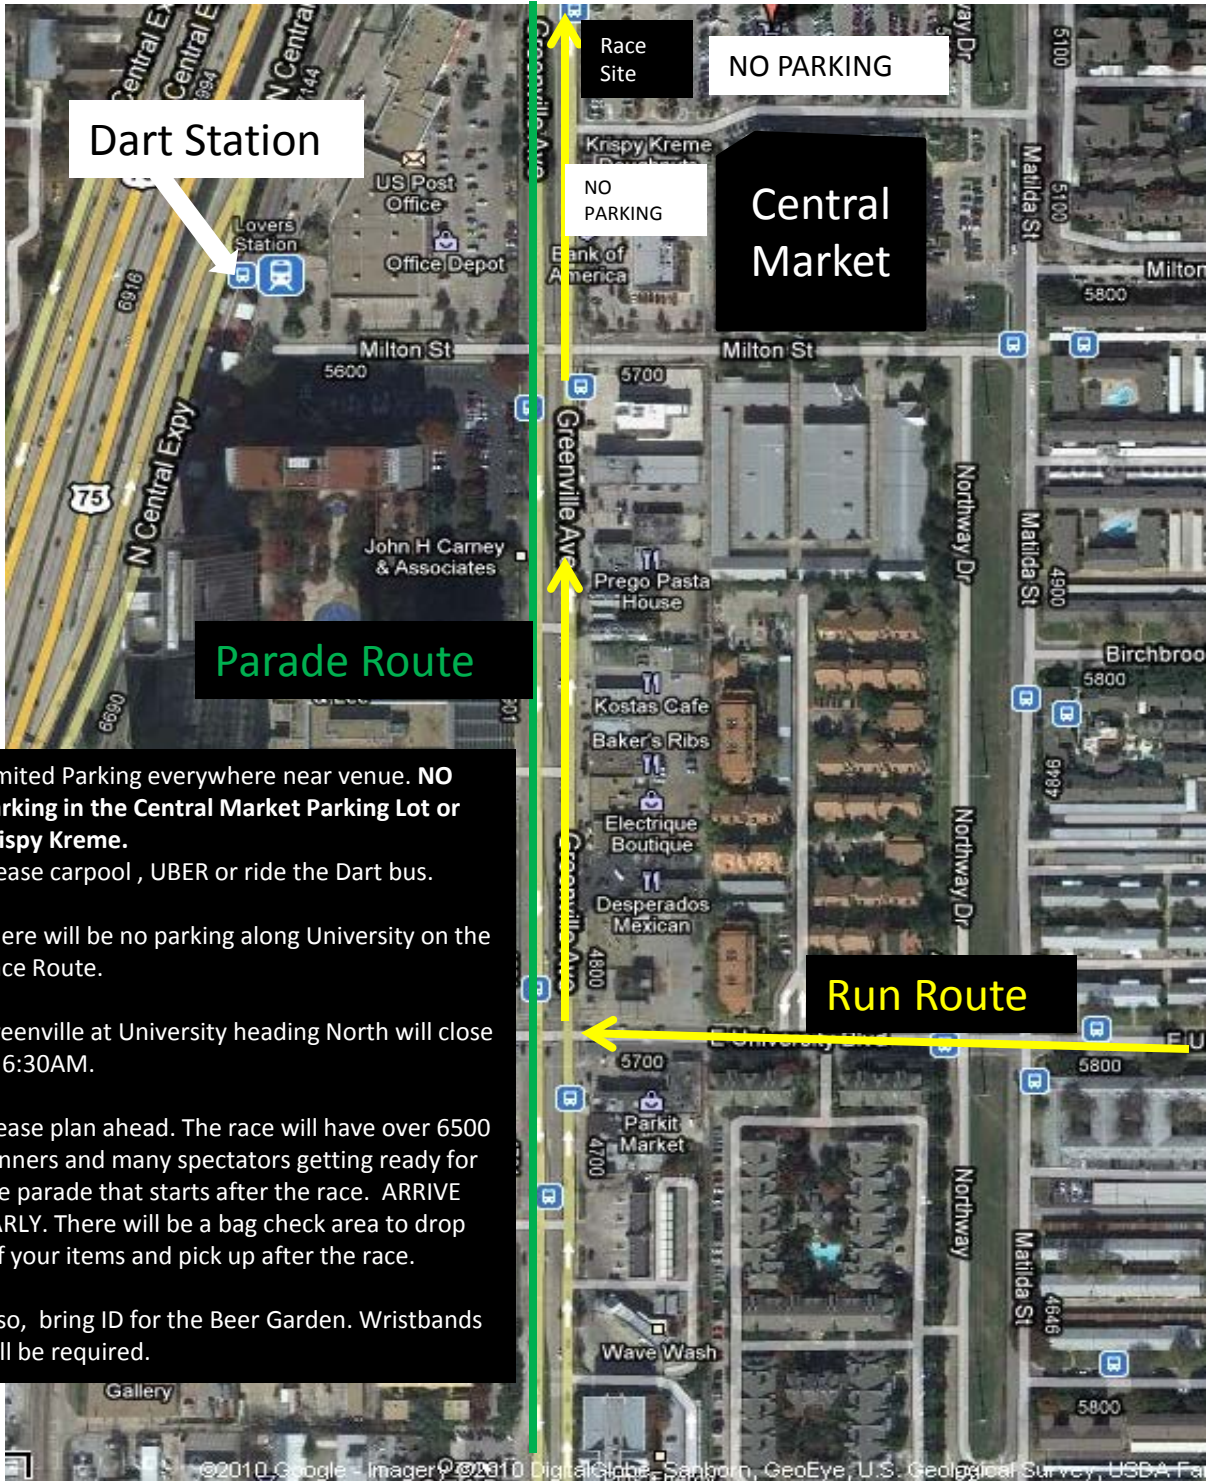

PARTICIPANT PARKING

Limited Parking everywhere near venue. **NO Parking in the Central Market Parking Lot or Krispy Kreme.**
Please carpool, UBER or ride the Dart bus.

There will be no parking along University on the Race Route.

Greenville at University heading North will close at 6:30AM.

Please plan ahead. The race will have over 6500 runners and many spectators getting ready for the parade that starts after the race. **ARRIVE EARLY.** There will be a bag check area to drop off your items and pick up after the race.

Also, bring ID for the Beer Garden. Wristbands will be required.