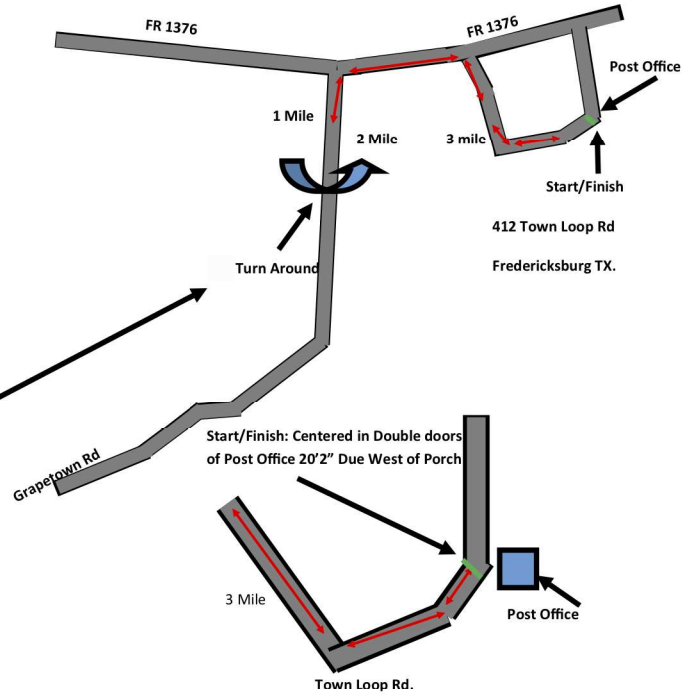

Outlaw 4.998k Course
412 Town Loop Rd.
Fredericksburg, Texas 78624

Measured by: Mitch Allen

214-679-3693

Map not to scale. All side streets not shown

Runners are to run to the right side of the yellow line except on FR 1376. On 1376 runners stay to the left side of the cones that are placed on the east bound side of the road. Cones will be placed on the roadway and chalk arrows will direct runners throughout route.

4.998k Course Directions

- Start: 20'2" due West of Front porch edge in center of double doors of Post Office on Town Loop Rd.
- Go west on Town Loop Rd. then left on to west bound 1376 for ¼ mile then turn left onto Grapetown Rd.
- 1 mile: 68'4" north of Mail box 362 Grapetown Rd.
- (turn around): 19' north of pole #183566. Opposite side of the Road.
- 2 mile: 146' north of pole #183580.
- Mile 3: 49'5" West of mailbox #322 Luckenbach Town Loop Rd.
- Finish: 20'2" due West of Front porch edge in center of double doors of Post Office on Town Loop Rd.

Outlaw 4.998K
4.998 km - USATF Certification TX18038LAB - Luckenbach, TX
Effective April 2, 2018 to December 31, 2028
Measured by Mitch Allen on March 19, 2018
Map not to Scale - Restrictions as noted