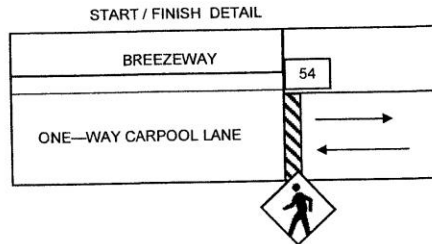

START / FINISH: @ YELLOW PEDESTRIAN CROSSING SIGN @ CROSSWALK DIRECTLY ACROSS FM DOOR 54 ON SCHOOL BLDG. GPS: N33 01.089 W97 12.150

MILE 1: APPROX 420' PRIOR TO THE END OF CENTER MEDIAN @ TROPHY CLUB DRIVE & TROPHY PARK DRIVE.. GPS: N33 00.786 W97 11.442

TURN AROUND: 103' PAST (EAST) OF FIRE HYDRANT THAT IS ACROSS STREET FROM DOG PARK ENTRANCE DRIVE. GPS: N33 00.910 W97 10.939

MILE 2: APPROX 80' PRIOR TO THE STOP SIGN @ TROPHY PARK & TROPHY CLUB DRIVE. GPS: N33 00.910 W97 10.939

MILE 3: @ CENTER OF INTERSECTION OF SCHOOL DRIVE & SIDE DRIVE THAT SKIRTS THE NORTH EDGE OF THE FOOTBALL FIELD.. GPS: N33 01.024 W97 12.104

DOG PARK PARKING LOT

PATRIOT 5K. 7.4.2012. TROPHY CLUB, TX
 NOT TO SCALE. NO RESTRICTIONS.
 SIDE STREETS NOT SHOWN
 USE SHORTEST POSSIBLE PATH. GPS DATUM WGS 84