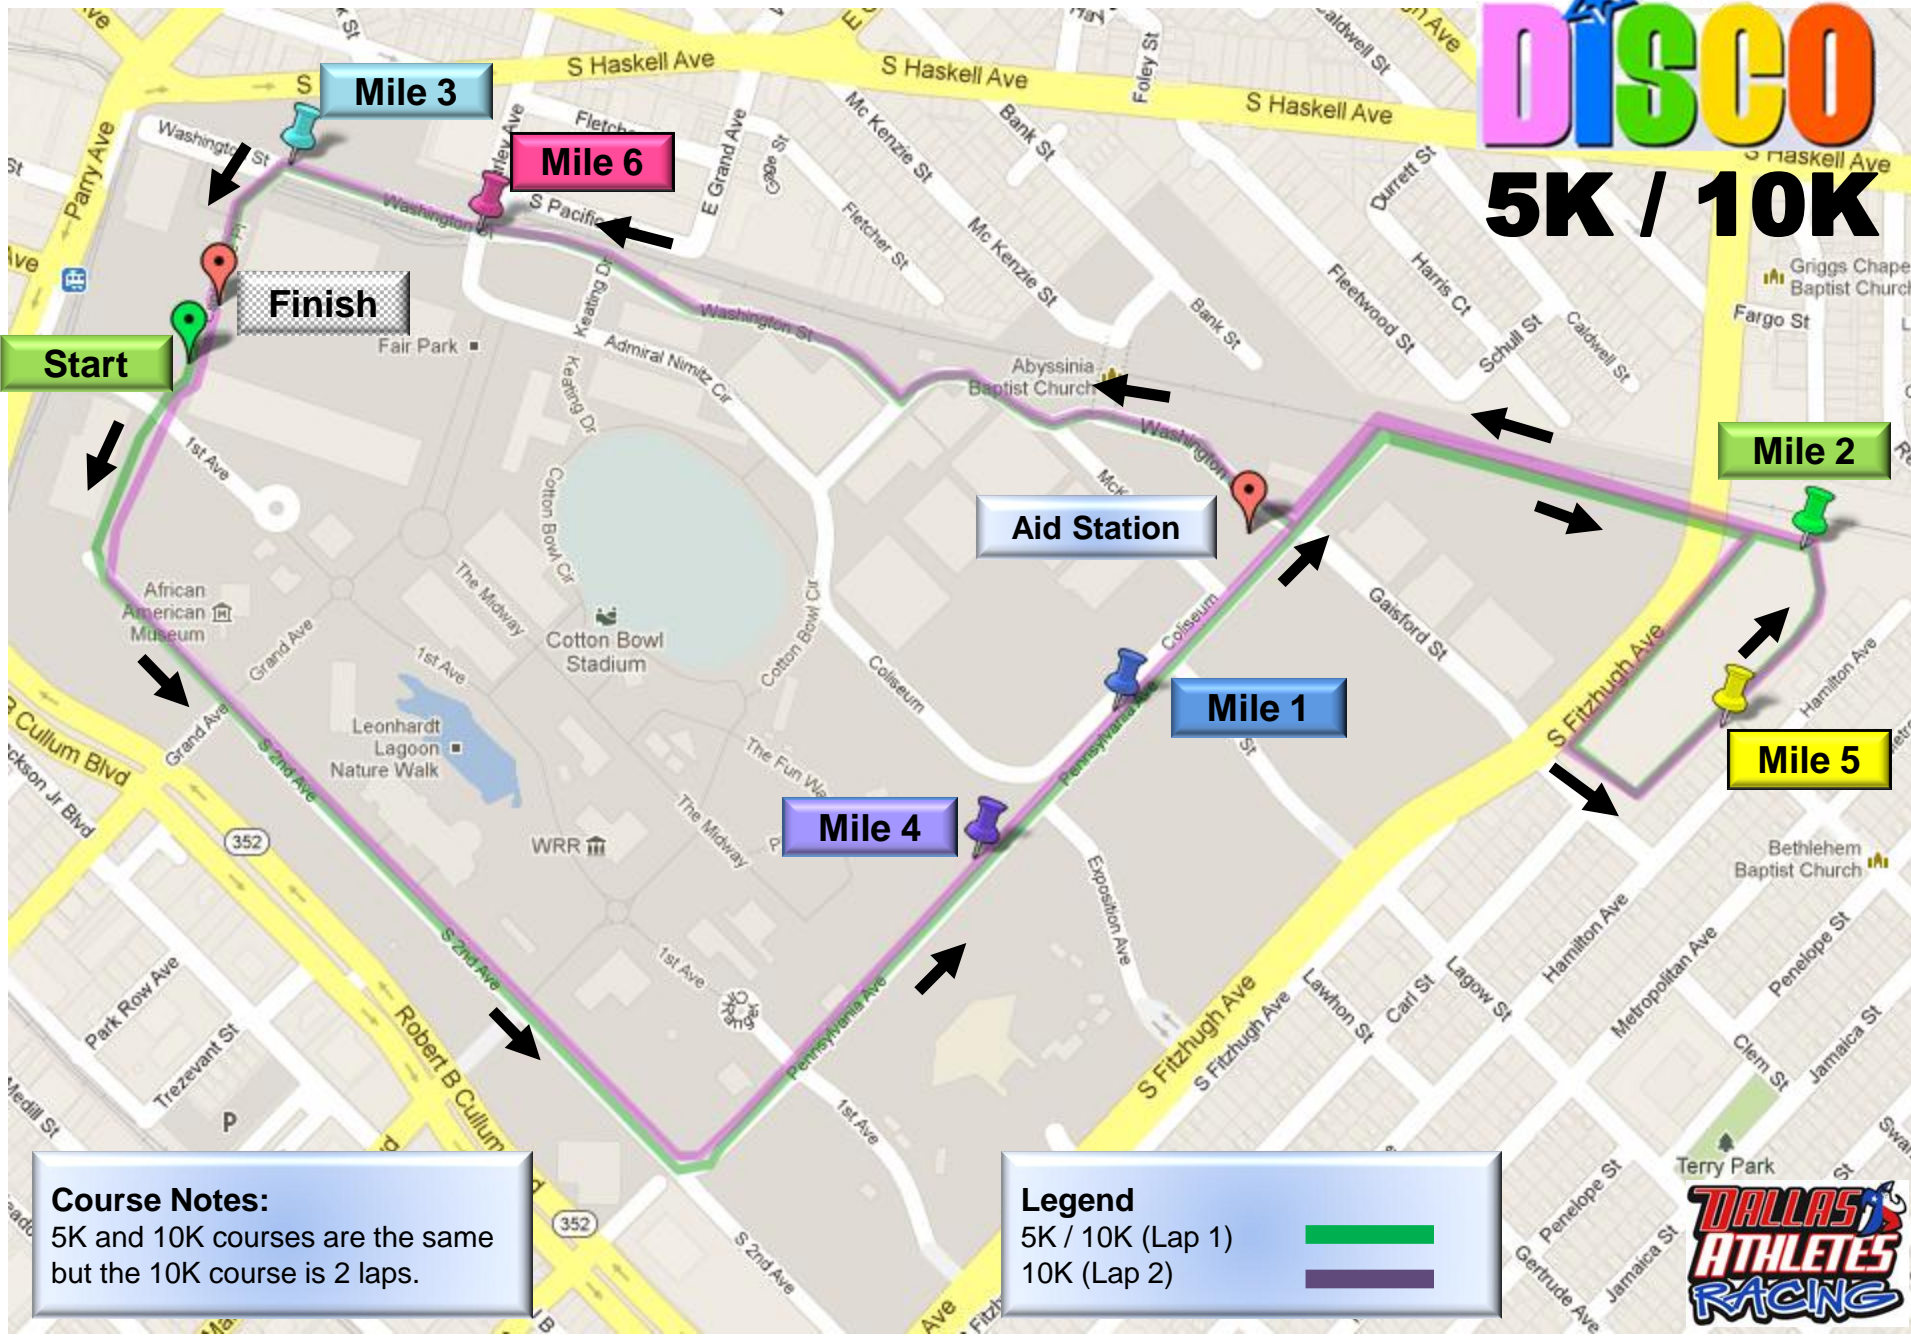

DISCO

5K / 10K

Course Notes:
5K and 10K courses are the same but the 10K course is 2 laps.

Legend
5K / 10K (Lap 1) —
10K (Lap 2) —