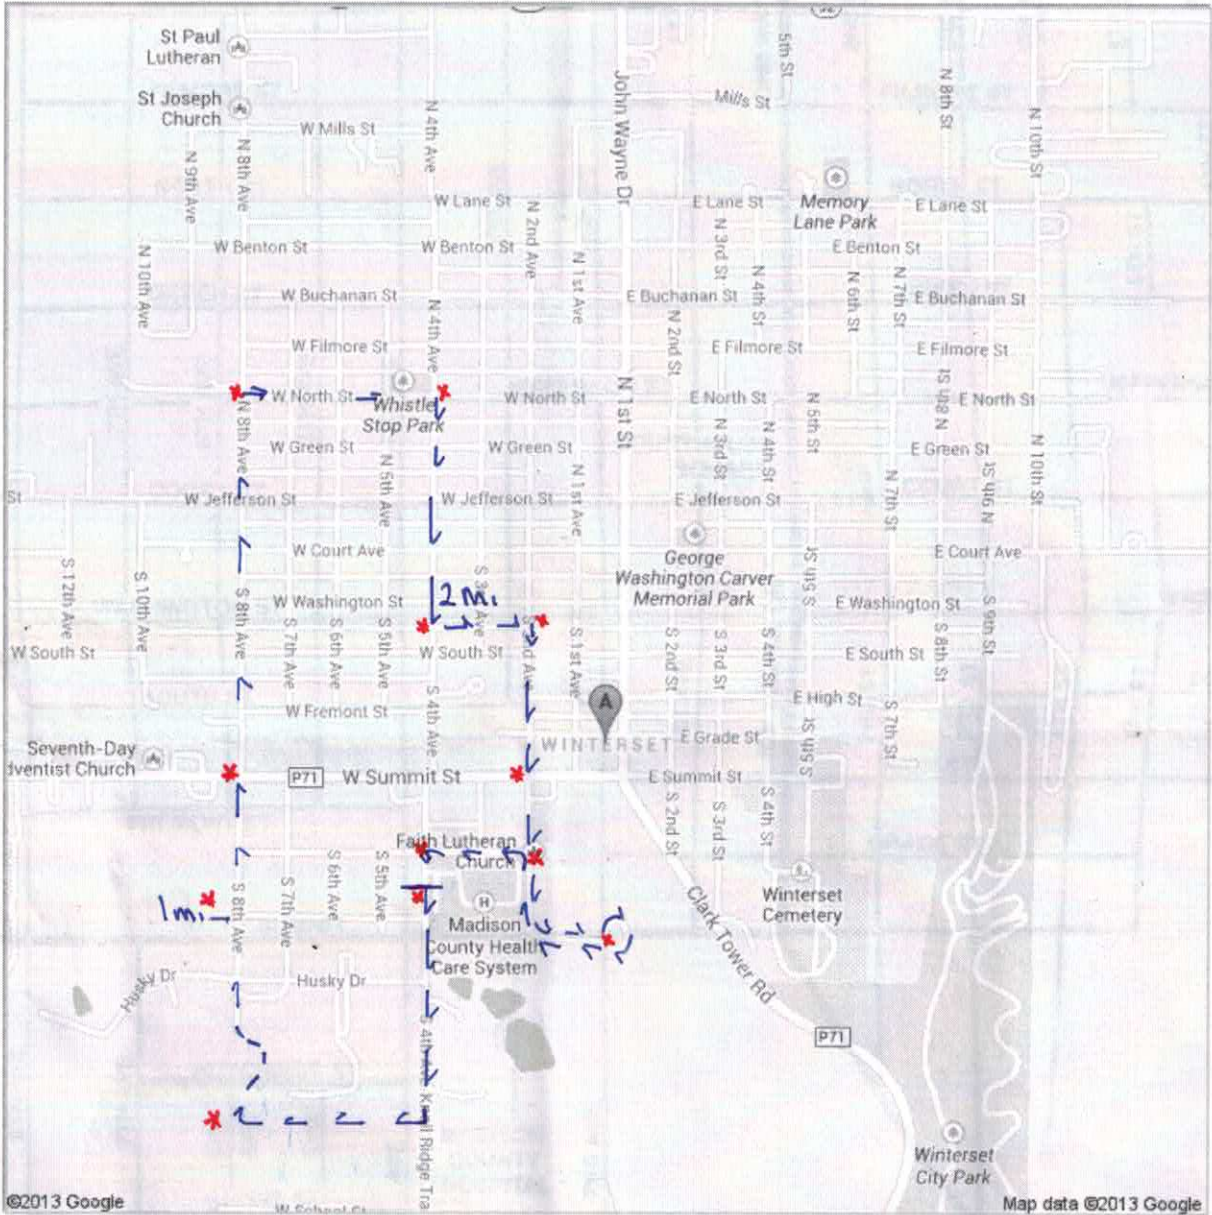

Google

Address Winterset, IA 50273

Start and Finish will be at the South west parking lot

1 mile at 8th & W.Short

2 mile at 4th & W.Washington

Water Station on W. North St.